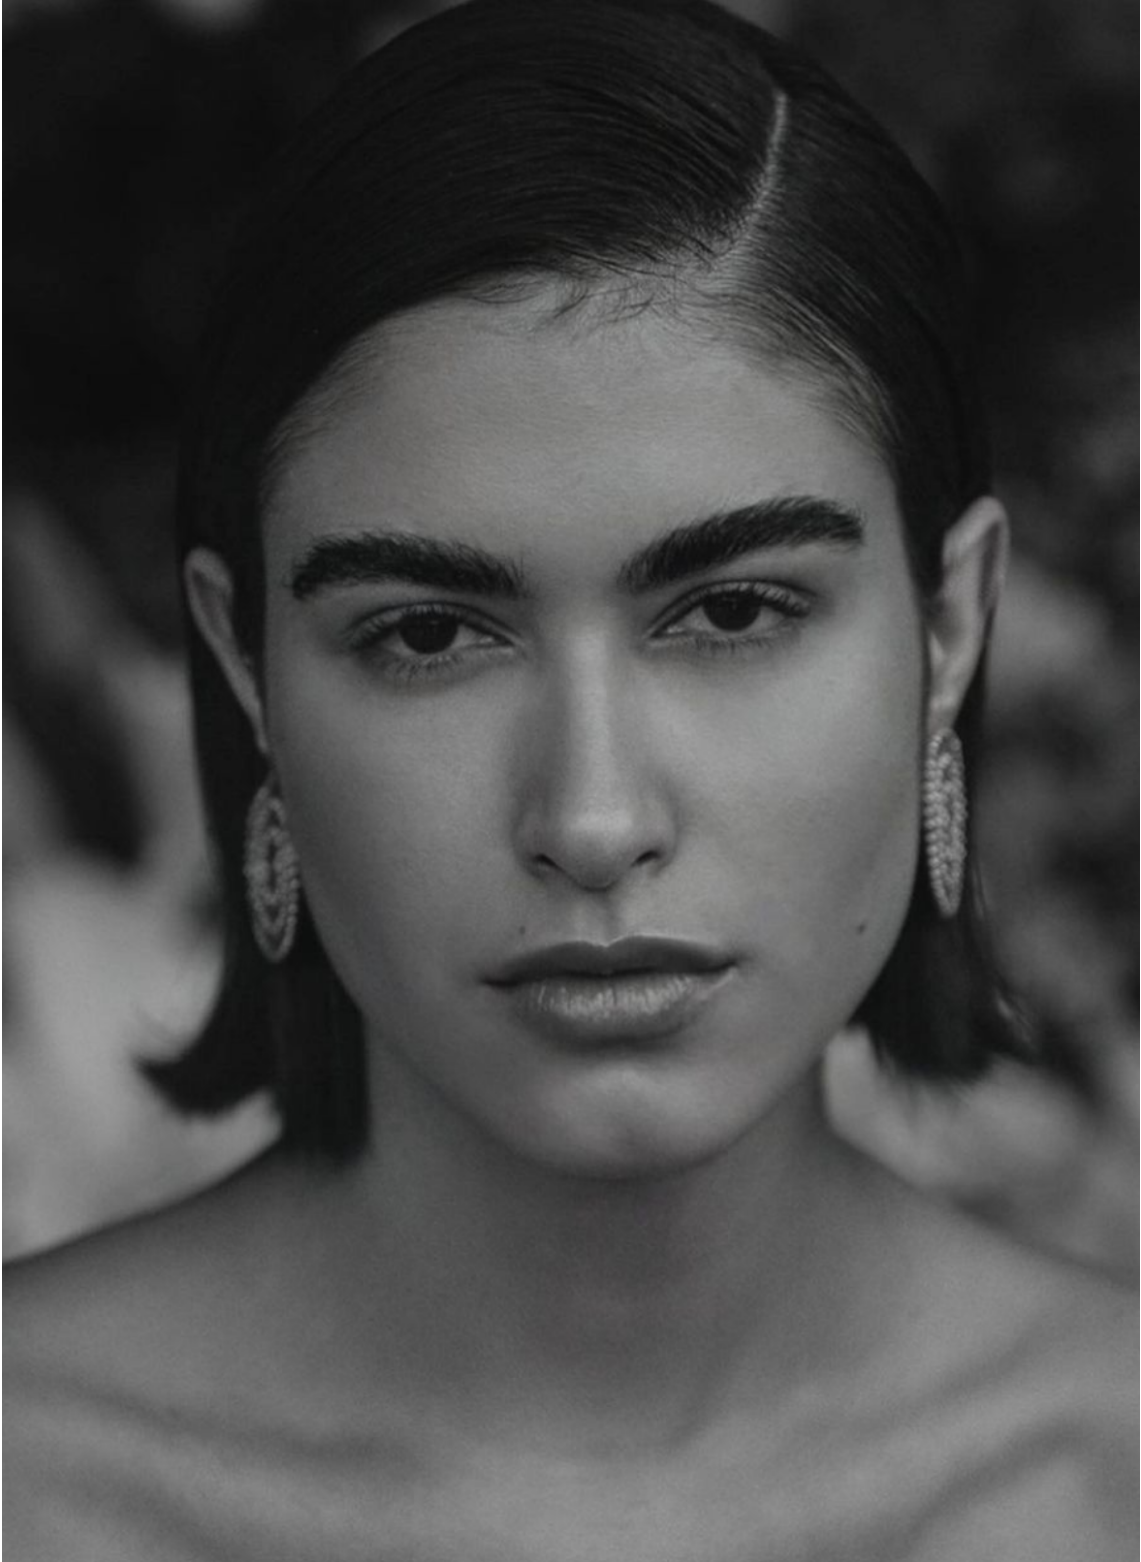

BIANCA DELMONDES

height 5'10" · bust 31.5" · waist 26" · hips 35.5" · dress 36 EU/6 US/8 UK
shoes size 40.5 EU/9.5 US/7 UK · hair brown · eyes brown